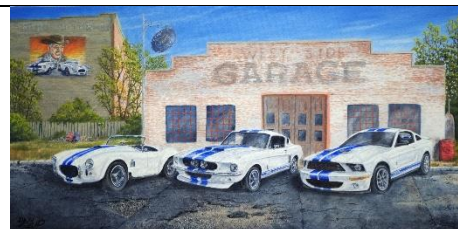

12-21 Country Retreat  
Still 1 available

12-22 Frosty Treasures  
3 available

13-01 Cold Crossing

XX

XX 13-10 Benham Motors-  
SOLD OUT

13-13 The Drive Inn

13-20 Christmas Eve

XX

XX --13-21-The Big Game--  
SOLD OUT

14-02 Chevelles For Sale

14-03 The Shelby Trio  
1 available

XX

XX SOLD OUT 14-05-First-Rays-

14-12 Rays of Sunshine

XX

XX 14-07-Evening Hot Rods-SOLD OUT